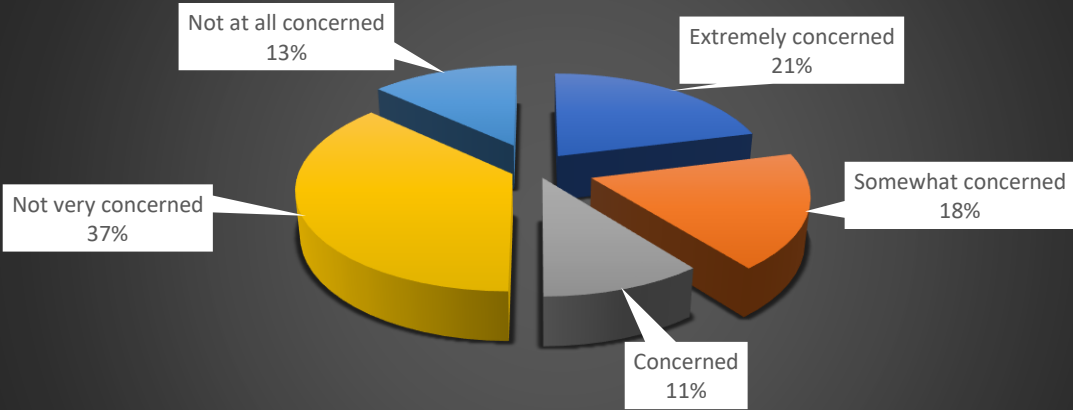

School Safety, Culture, and Climate Annual Survey 2021-2022 Parent Results

I feel as though my concerns are listened to

I feel as though staff at Evergreen are respectful to students and parents

How concerned are you about bullying at this school?

- Extremely concerned
- Somewhat concerned
- Concerned
- Not very concerned
- Not at all concerned