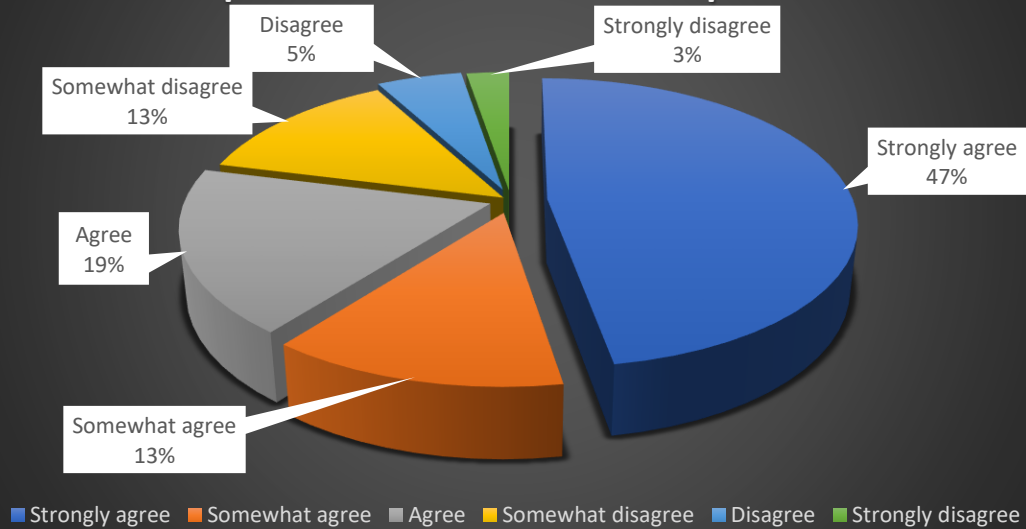

School Safety, Culture, and Climate Annual Survey 2021-2022 Parent Results

I feel as though my concerns are listened to

I feel as though staff at Evergreen are respectful to students and parents

How concerned are you about bullying at this school?

- Extremely concerned
- Somewhat concerned
- Concerned
- Not very concerned
- Not at all concerned