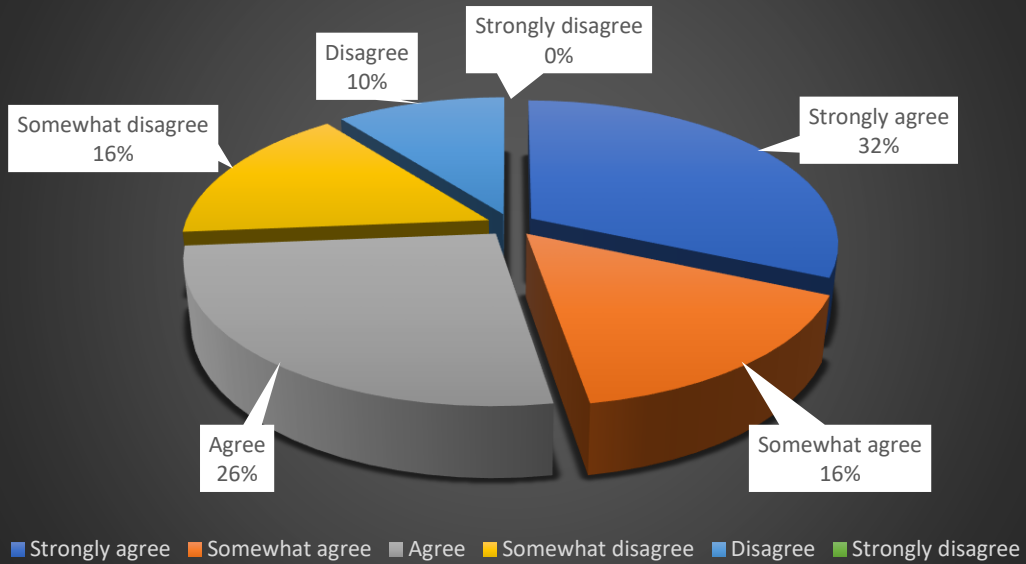

School Safety, Culture, and Climate Annual Survey 2021-2022 Parent Results

I feel as though my concerns are listened to

I feel as though staff at Evergreen are respectful to students and parents

How concerned are you about bullying at this school?

- Extremely concerned
- Somewhat concerned
- Concerned
- Not very concerned
- Not at all concerned