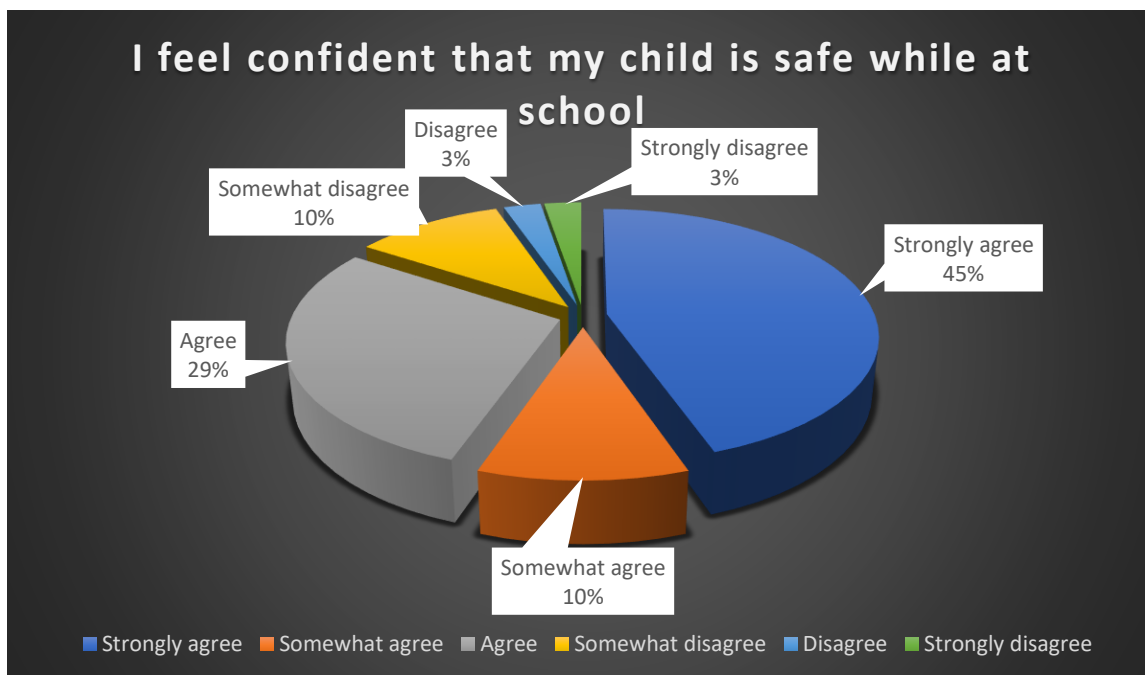

School Safety, Culture, and Climate Annual Survey 2021-2022 Parent Results

I feel as though my concerns are listened to

I feel as though staff at Evergreen are respectful to students and parents

How concerned are you about bullying at this school?

- Extremely concerned
- Somewhat concerned
- Concerned
- Not very concerned
- Not at all concerned