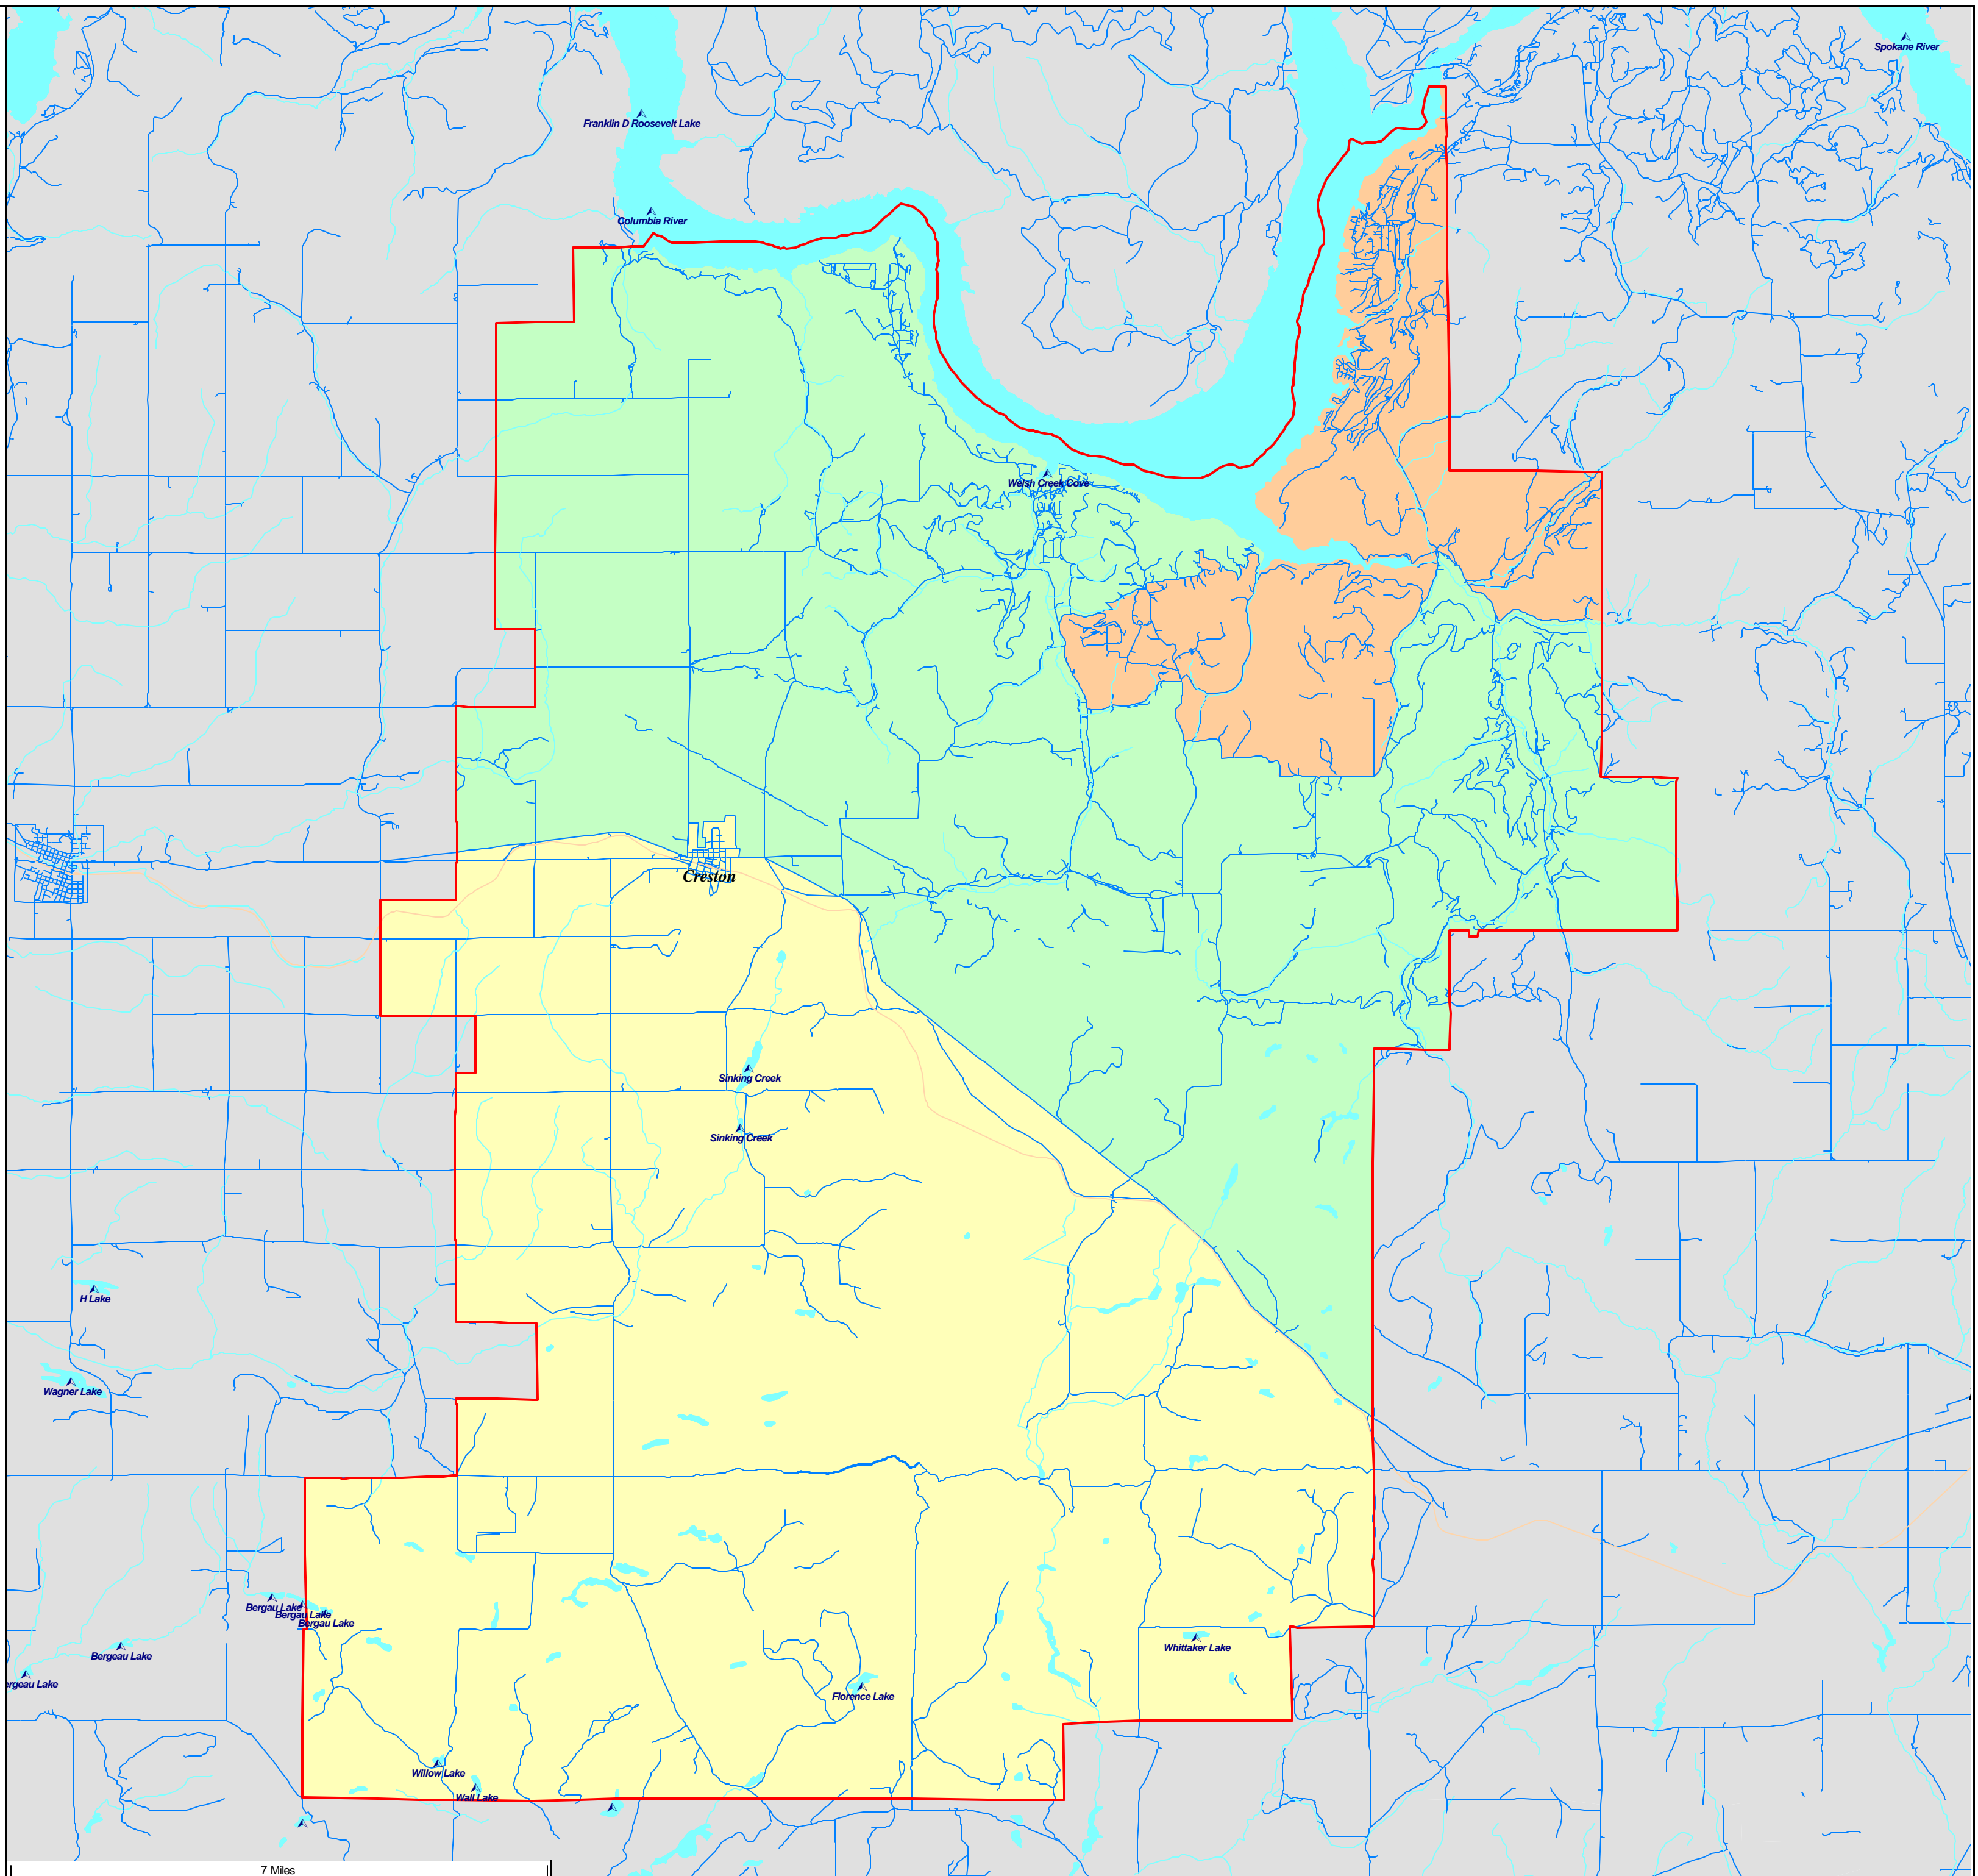

Creston School District - Current Board Districts as
Approximated Using Census 2010 Geography

- 0th District
- 1st District
- 2nd District
- 3rd District

District Outline

Water Areas

Name

Creston School District District Summary Report

Director District Number	Ideal Population	Total Population	Deviation from Ideal	% Deviation from Ideal	White Population	Hispanic Origin (of any race)	Non White & Mixed
1st	384	279	-105	-27.34	266	0	13
2nd	384	408	24	6.25	391	6	17
3rd	384	464	80	20.83	456	8	8
Totals.....		<u>1,151</u>	<u>-1</u>		<u>1,113</u>	<u>14</u>	<u>38</u>

Creston School District

Summary of Population by Race and Hispanic Origin

District Number	Total Population	Total Population by Race							Two or More Races	Hispanic Origin (of any race)
		Single Race								
		Total	White	Black African American	American Indian and Alaska Native	Asian	Native Hawaiian and Other Pacific Islander	Other Race	Total	
1st	279	271	266	0	4	1	0	0	8	0
2nd	408	399	391	3	4	1	0	0	9	6
3rd	464	461	456	0	3	0	1	1	3	8
Totals.....	<u>1,151</u>	<u>1,131</u>	<u>1,113</u>	<u>3</u>	<u>11</u>	<u>2</u>	<u>1</u>	<u>1</u>	<u>20</u>	<u>14</u>