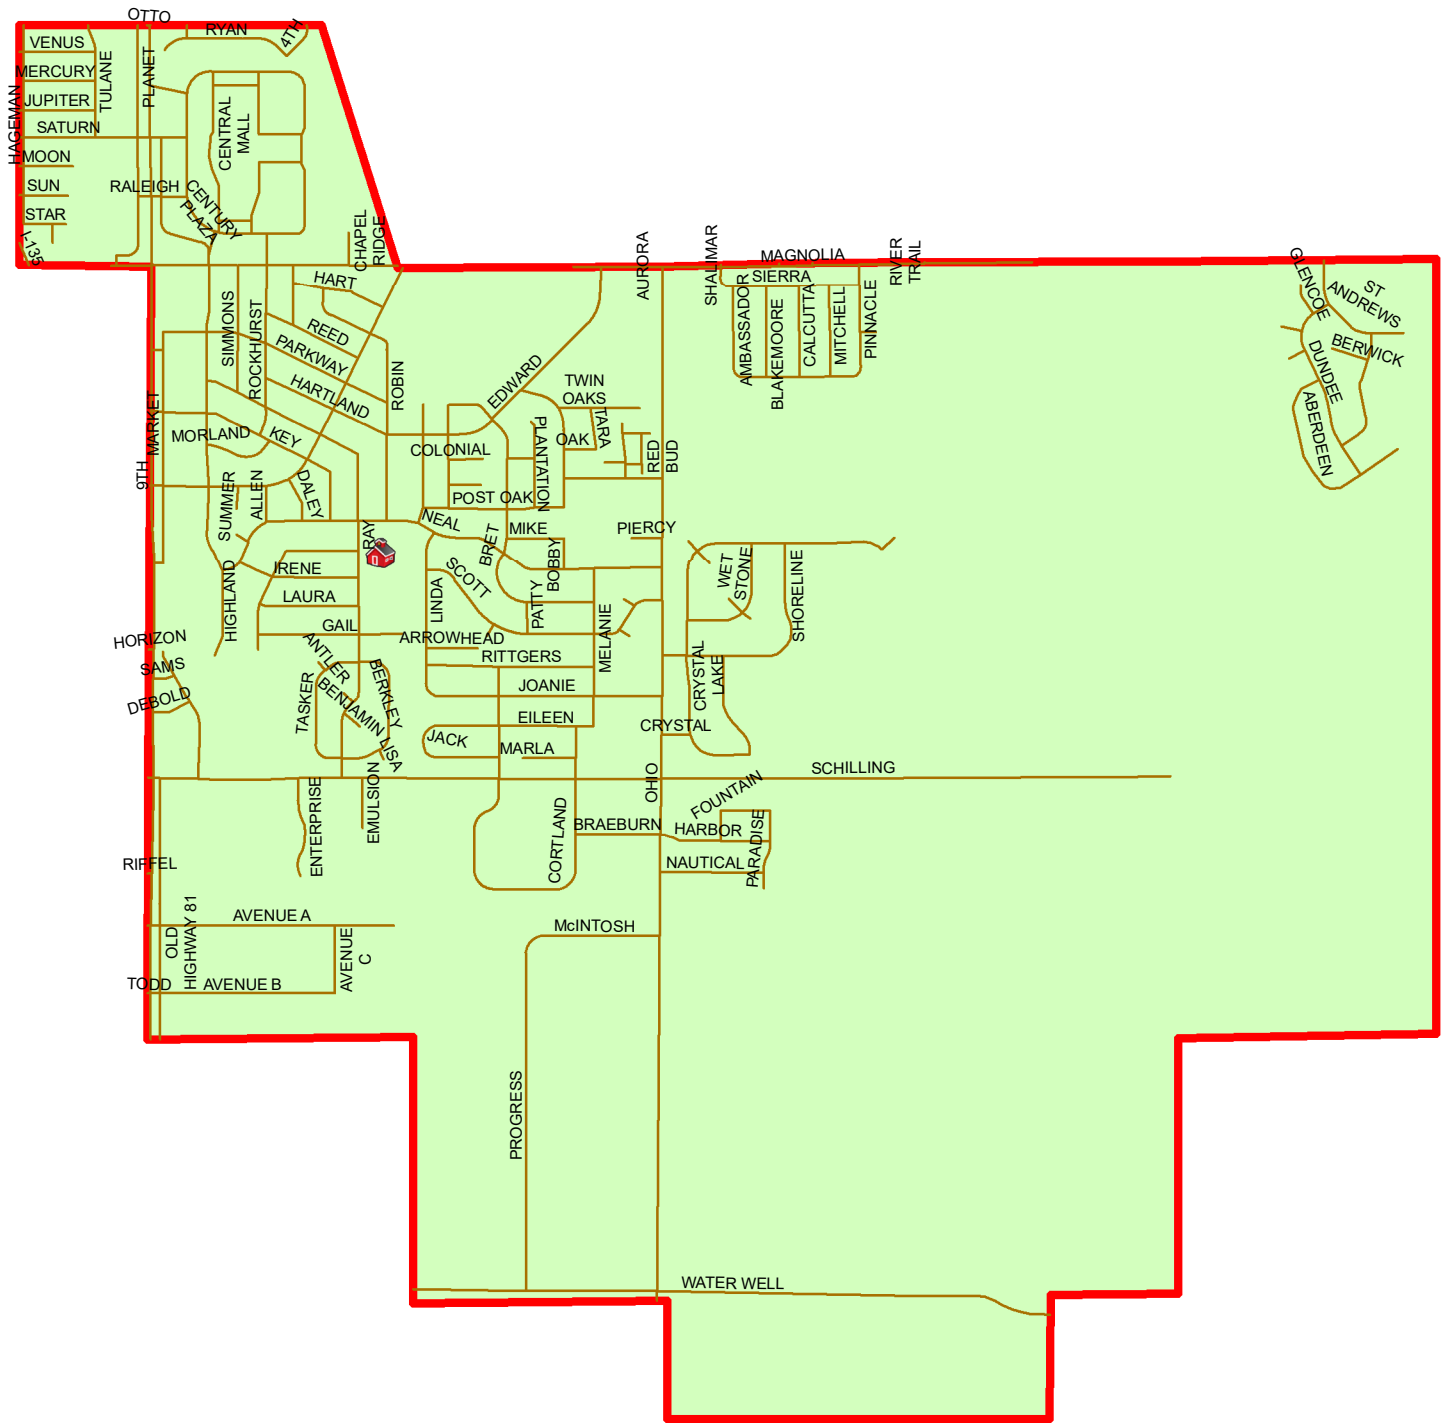

CORONADO SCHOOL DISTRICT

Saline County Tax Property ownership map.
 This map is for Tax purposes only.
 It is not intended for conveyances,
 nor is it a legal survey

1 inch = 1,985 feet

| Legend | |
|--------|-----------------|
| | CORONADO SCHOOL |
| | ROADS |
| | PARCELS |